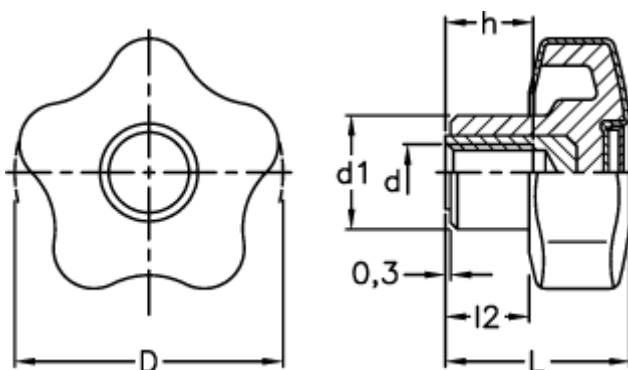

Article number: 23021698945

Description: E+G Lobe knob

VCT.43 B-M8-SOFT, centre cap RAL5024 - blue

Measures

d = M8

D = 43

d1 = 17

h = 13

L = 29.0